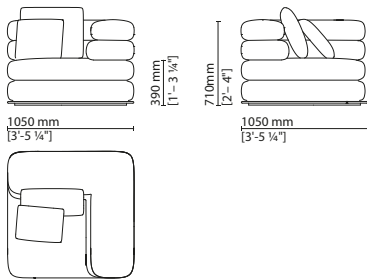

Blow Up Seating system

078 001 — Corner element